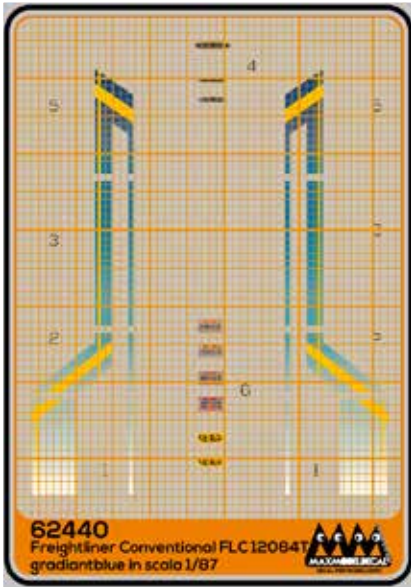

Peterbilt 378 green lightgreen
Peterbilt 378 green lightgreen

Art. 62468

Peterbilt 378 orange-grey
Peterbilt 378 orange-grey

Art. 6010

Scritte MACK
MACK lettering

Art. 62440

Freightliner Conv. FLC12064T
gradientblue
Freightliner Conv. FLC12064T
gradientblue

Art. 62441

Freightliner Conv. FLC12064T
gradientpurple
Freightliner Conv. FLC12064T
gradientpurple