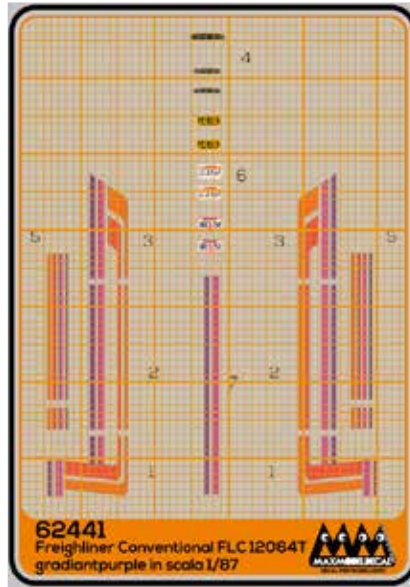

Peterbilt 378 green lightgreen
Peterbilt 378 green lightgreen

Art. 62468

Peterbilt 378 orange-grey
Peterbilt 378 orange-grey

Art. 6010

Scritte MACK
MACK lettering

Art. 62440

Freightliner Conv. FLC12064T
gradientblue
Freightliner Conv. FLC12064T
gradientblue

Art. 62441

Freightliner Conv. FLC12064T
gradientpurple
Freightliner Conv. FLC12064T
gradientpurple