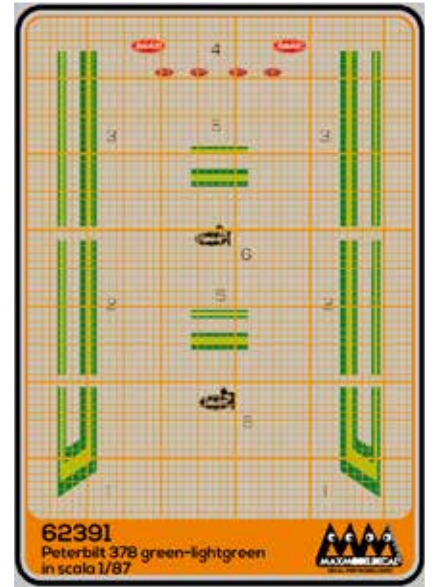

USA

1/87

Edizione 2022

Art. 62389

Peterbilt 378 white
Peterbilt 378 white

Art. 62390

Peterbilt 378 blue lightblue
Peterbilt 378 blue lightblue

Art. 62391

Peterbilt 378 green lightgreen
Peterbilt 378 green lightgreen

Art. 62468

Peterbilt 378 orange-grey
Peterbilt 378 orange-grey

Art. 6010

Scritte MACK
MACK lettering

Art. 62440

Freightliner Conv. FLC12064T
gradientblue
Freightliner Conv. FLC12064T
gradientblue

Art. 62441

Freightliner Conv. FLC12064T
gradientpurple
Freightliner Conv. FLC12064T
gradientpurple