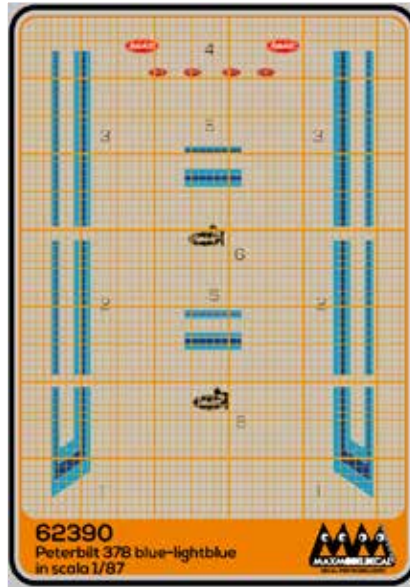

USA

1/87

Edizione 2022

Art. 62389

Peterbilt 378 white
Peterbilt 378 white

Art. 62390

Peterbilt 378 blue lightblue
Peterbilt 378 blue lightblue

Art. 62391

Peterbilt 378 green lightgreen
Peterbilt 378 green lightgreen

Art. 62468

Peterbilt 378 orange-grey
Peterbilt 378 orange-grey

Art. 6010

Scritte MACK
MACK lettering

Art. 62440

Freightliner Conv. FLC12064T
gradientblue
Freightliner Conv. FLC12064T
gradientblue

Art. 62441

Freightliner Conv. FLC12064T
gradientpurple
Freightliner Conv. FLC12064T
gradientpurple