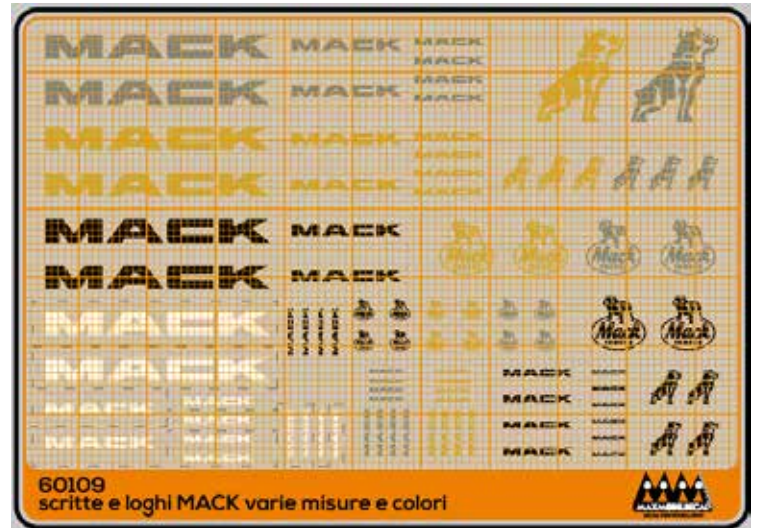

USA

1/87

Edizione 2022

Art. 62389

Peterbilt 378 white
Peterbilt 378 white

Art. 62390

Peterbilt 378 blue lightblue
Peterbilt 378 blue lightblue

Art. 62391

Peterbilt 378 green lightgreen
Peterbilt 378 green lightgreen

Art. 62468

Peterbilt 378 orange-grey
Peterbilt 378 orange-grey

Art. 6010

Scritte MACK
MACK lettering

Art. 62440

Freightliner Conv. FLC12064T
gradientblue
Freightliner Conv. FLC12064T
gradientblue

Art. 62441

Freightliner Conv. FLC12064T
gradientpurple
Freightliner Conv. FLC12064T
gradientpurple