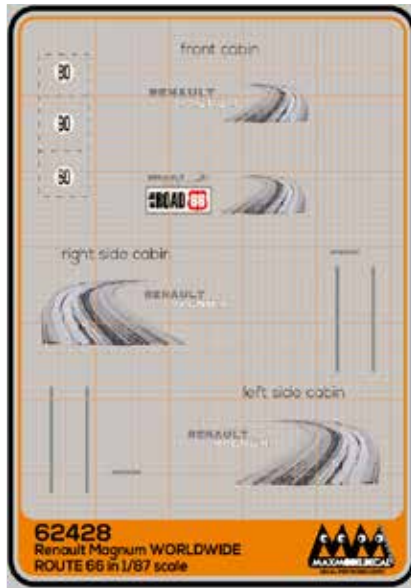

Art. 62428

Renault Magnum WORLDWIDE
Renault Magnum WORLDWIDE