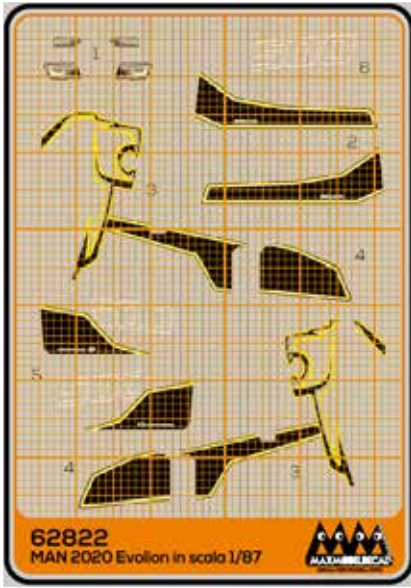

Art. 62420

MAN TGX Leone giallo e nero
 MAN TGX yellow and black Lion

Art. 62377

MAN TGX Red Lion 500
 MAN TGX Red Lion 500

Art. 62385

MAN TGX Lion 500 Edition
 MAN TGX Lion 500 Edition

Art. 62409

MAN TGX Lion PRO Edition
 MAN TGX Lion PRO Edition

Art. 62412

MAN TGX Performance Lion
 MAN TGX Performance Lion

Art. 62822

MAN TGX 2020 Evolion
 MAN TGX 2020 Evolion

Art. 62604

Rimorchio MAN Ecolion
 Trailer MAN Evolion

Art. 62824

MAN TGX 2020 Black Lion
MAN TGX 2020 Black Lion