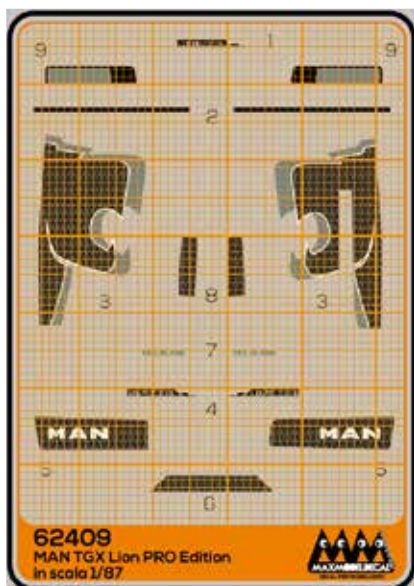

Art. 62409

MAN TGX Lion PRO Edition
MAN TGX Lion PRO Edition