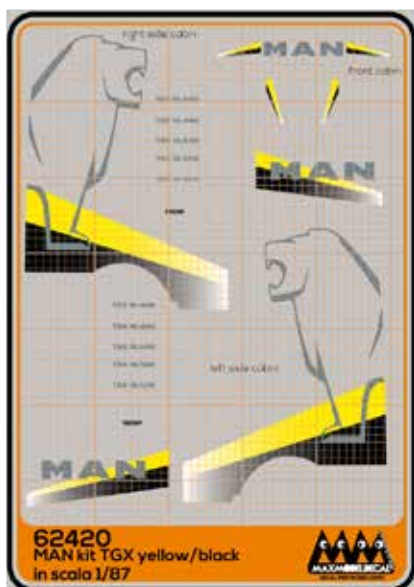

MAN 19361 nero-argento-
giallo
MAN 19361 black-silver-yellow

Art. 62386

MAN TGX D38 100 anni
MAN TGX D38 100 years

Art. 62387

MAN TGX/TGA/TGS
MAN TGX/TGA/TGS

Art. 62419

MAN TGX Golden Line
MAN TGX Golden Line

Art. 62420

MAN TGX Leone giallo e nero
 MAN TGX yellow and black Lion

Art. 62377

MAN TGX Red Lion 500
 MAN TGX Red Lion 500

Art. 62385

MAN TGX Lion 500 Edition
 MAN TGX Lion 500 Edition

Art. 62409

MAN TGX Lion PRO Edition
 MAN TGX Lion PRO Edition