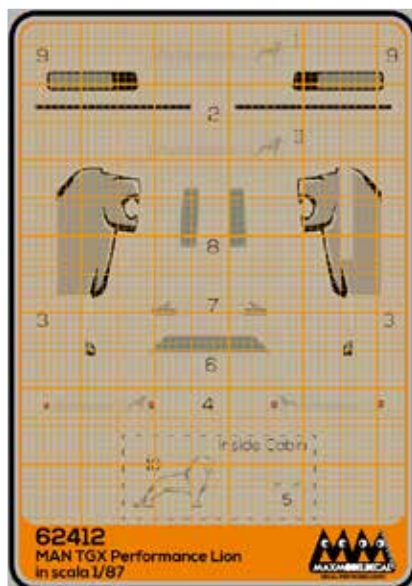

Art. 62420

MAN TGX Leone giallo e nero
 MAN TGX yellow and black Lion

Art. 62377

MAN TGX Red Lion 500
 MAN TGX Red Lion 500

Art. 62385

MAN TGX Lion 500 Edition
 MAN TGX Lion 500 Edition

Art. 62409

MAN TGX Lion PRO Edition
 MAN TGX Lion PRO Edition

Art. 62412

MAN TGX Performance Lion
 MAN TGX Performance Lion

Art. 62822

MAN TGX 2020 Evolion
 MAN TGX 2020 Evolion

Art. 62604

Rimorchio MAN Ecolion
 Trailer MAN Evolion

Art. 62824

MAN TGX 2020 Black Lion
MAN TGX 2020 Black Lion