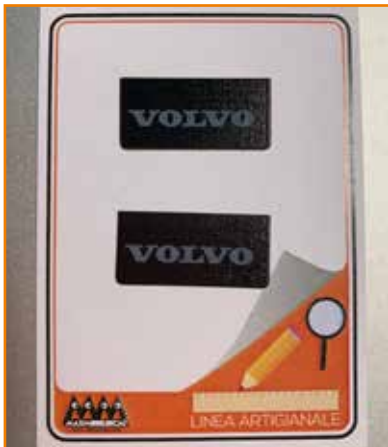

Volvo F10 - F12 - F16 logos and powers for Italeri kit

Art. 705

Volvo F10 - F12 front grid for Italeri kit

Art. 719A

Volvo lettering Mudflaps for Italeri kit

Art.833

Volvo FH4 Power

Art. 817