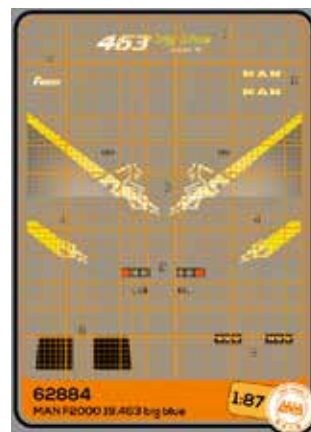

Articolo 62675

Fast Logistik for Scania S660

Articolo 62674

Legro Potgrond for Scania R new generation

Articolo 62861A

Scania S New Generation Super

Articolo 62880

Scania S Super V8 for 730/770

Scania S 660 Fast Logistik

Articolo 62881

Mercedes SK 2044/2050 Truckliner

---

Articolo 62884

MAN F2000 19.463 big blue

---

MAN F2000 Big Blue