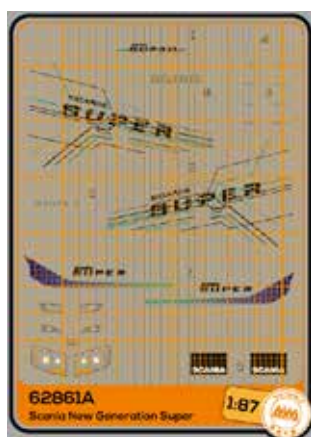

Articolo 62675

Fast Logistik for Scania S660

Articolo 62674

Legro Potgrond for Scania R new generation

Articolo 62861A

Scania S New Generation Super

Articolo 62880

Scania S Super V8 for 730/770

Scania S 660 Fast Logistik

Articolo 62881

Mercedes SK 2044/2050 Truckliner

---

Articolo 62884

MAN F2000 19.463 big blue

---

MAN F2000 Big Blue