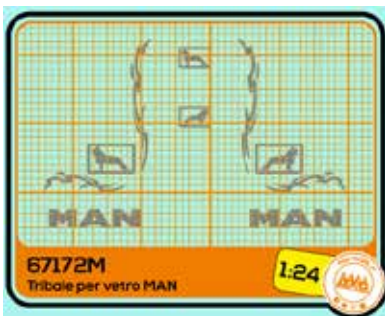

Art. 67172M

Tribal for windows